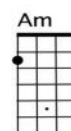

Ukulele Chord Sheet

“Knockin` on heavens door” (Bob Dylan)

Strumming:

Refrain

Knock, knock, knockin` on heavens door

Knock, knock, knockin` on heavens door

Strophe

1. Mama take this badge off of me
2. *Mama, put my guns in the ground*

1. I can`t use it anymore
2. *I can`t shoot them anymore*

1. It`s getting dark, too dark to see
2. *That long black cloud is comin` down*

1. I feel i`m knockin` on heavens door
2. *I feel i`m knockin` on heavens door*