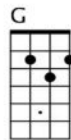

Ukulele Chord Sheet

“Knockin` on heavens door” (Bob Dylan)

Strumming:

Refrain

Knock, knock, knockin` on heavens door

Knock, knock, knockin` on heavens door

Strophe

1. Mama take this badge off of me
2. *Mama, put my guns in the ground*