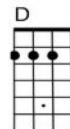

Ukulele Chord Sheet

“Knockin` on heavens door” (Bob Dylan)

Strumming:

Refrain

Knock, knock, knockin` on heavens door

Knock, knock, knockin` on heavens door

Strophe

1. Mama take this badge off of me
2. *Mama, put my guns in the ground*