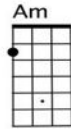

Ukulele Chord Sheet

“Knockin` on heavens door” (Bob Dylan)

Strumming:

Refrain

Knock, knock, knockin` on heavens door

Knock, knock, knockin` on heavens door

Strophe

1. Mama take this badge off of me
2. *Mama, put my guns in the ground*