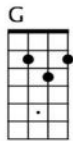

Ukulele Chord Sheet

“Knockin` on heavens door” (Bob Dylan)

Strumming:

Refrain

Knock, knock, knockin` on heavens door

Knock, knock, knockin` on heavens door

Strophe

1. Mama take this badge off of me
2. *Mama, put my guns in the ground*

1. I can`t use it anymore
2. *I can`t shoot them anymore*

1. It`s getting dark, too dark to see
2. *That long black cloud is comin` down*

1. I feel i`m knockin` on heavens door
2. *I feel i`m knockin` on heavens door*