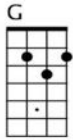

Ukulele Chord Sheet

“Knockin` on heavens door” (Bob Dylan)

Strumming:

Refrain

Knock, knock, knockin` on heavens door

Knock, knock, knockin` on heavens door

Strophe

1. Mama take this badge off of me
2. *Mama, put my guns in the ground*

1. I can`t use it anymore
2. *I can`t shoot them anymore*

1. It`s getting dark, too dark to see
2. *That long black cloud is comin` down*

1. I feel i`m knockin` on heavens door
2. *I feel i`m knockin` on heavens door*