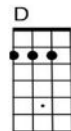

Ukulele Chord Sheet

“Knockin` on heavens door” (Bob Dylan)

Strumming:

Refrain

Knock, knock, knockin` on heavens door

Knock, knock, knockin` on heavens door

Strophe

1. Mama take this badge off of me
2. *Mama, put my guns in the ground*

1. I can`t use it anymore
2. *I can`t shoot them anymore*

1. It`s getting dark, too dark to see
2. *That long black cloud is comin` down*

1. I feel i`m knockin` on heavens door
2. *I feel i`m knockin` on heavens door*