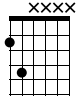

# ENTER SANDMAN

METALLICA

**F#5**

**E5**

**F5**

♩ = 125

STANDARD TUNING

dist. guit.