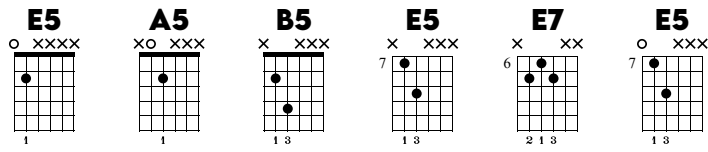

I LOVE ROCK N' ROLL

JOAN JETT & THE BLACKHEARTS

STANDARD TUNING

MODERATE ♩ = 96

INTRO

od. guit.

The tablature is written on a six-line staff with Treble (T) and Bass (B) clefs. The time signature is 4/4. The key signature has one sharp (F#). The intro consists of two lines of music. The first line contains measures 1 through 3. Measure 1 is E5 (0-2-0-2). Measure 2 is A5 (2-0-2) with a quarter note pickup (1/4) and a fretted note on the 2nd fret. Measure 3 is B5 (4-2-4) with a quarter note pickup (1/4) and a fretted note on the 3rd fret. The second line contains measures 4 through 6. Measure 4 is A5 (2-0-2). Measure 5 is B5 (4-2-4) and A5 (2-0-2). Measure 6 is E5 (0-2-0-2) with a 'full' pickup and a 'P' (palm mute) marking. The final notes are 15-12 and 14-12.